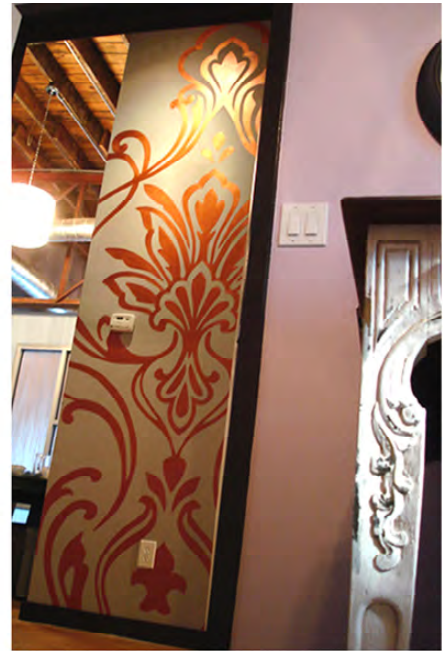

Kitchenette

Contemporary copper metallic damask design on loft kitchenette wall inspired by rug pattern