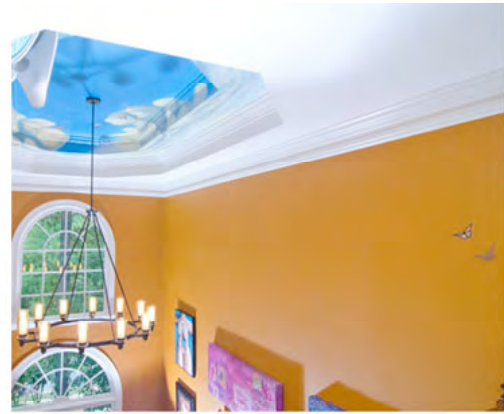

The Persistence of Dalí Foyer

Complete environment featuring modern art collection, ceiling mural inspired by Salvador Dalí & 3D melting clock