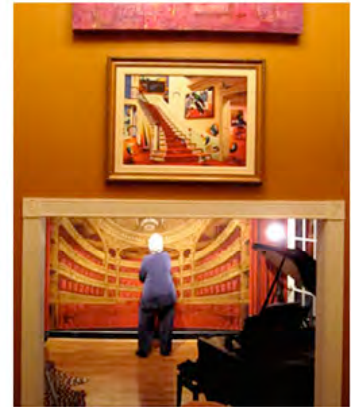

Attente! Paris Opera House Music Room

Trompe l'oeil mural on canvas for piano room featuring view from the stage of the Paris Opera House