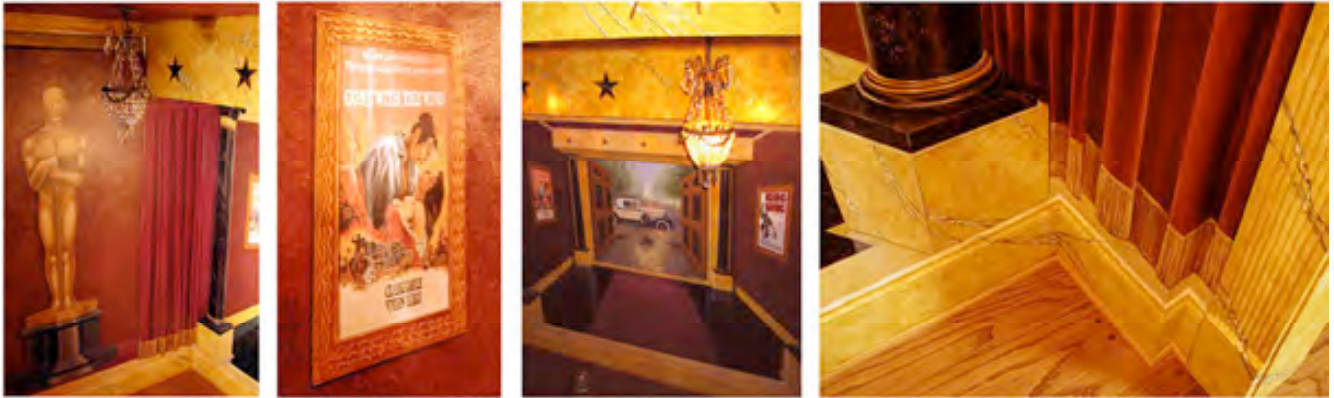

Art Deco Movie Palace Home Theater

Complete environment interior design, faux finishes, and trompe l'oeil mural for home theater suite