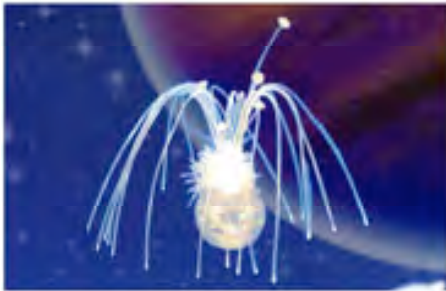

*Avatlanta Exhibit inspired by James Cameron's Avatar*

Mural features Atlanta's own King and Queen buildings along with large textured metallic branch and 3D moss

*Avatlanta Exhibit inspired by James Cameron's Avatar*

3D elements include Ikran's movable head, huge leaves, fantasy flowers, hanging mountains & glowing cypress knees

*Avatlanta Exhibit inspired by James Cameron's Avatar*

3D elements include fiber optically lit seed pods and animal sculptures with fantasy painted silk florals