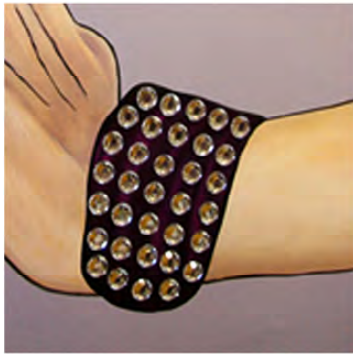

Christina Aguilera Mural in Dance Studio

9' tall mural featuring metallic hair and 3D acrylic gemstones and mirrors