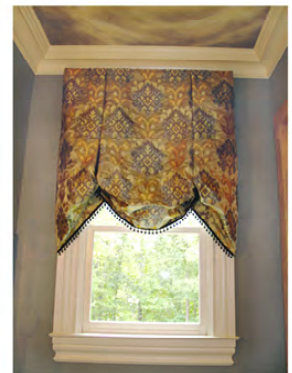

Contemporary Powder Room

Sky mural on canvas with gold leaf birds & framed art with gold leaf accents on antique book pages