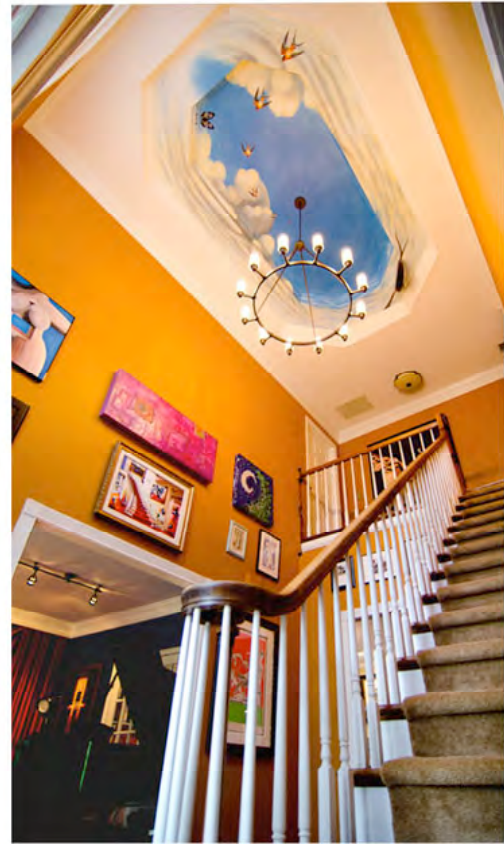

The Persistence of Dalí Foyer

Complete environment featuring modern art collection, ceiling mural inspired by Salvador Dalí & 3D melting clock