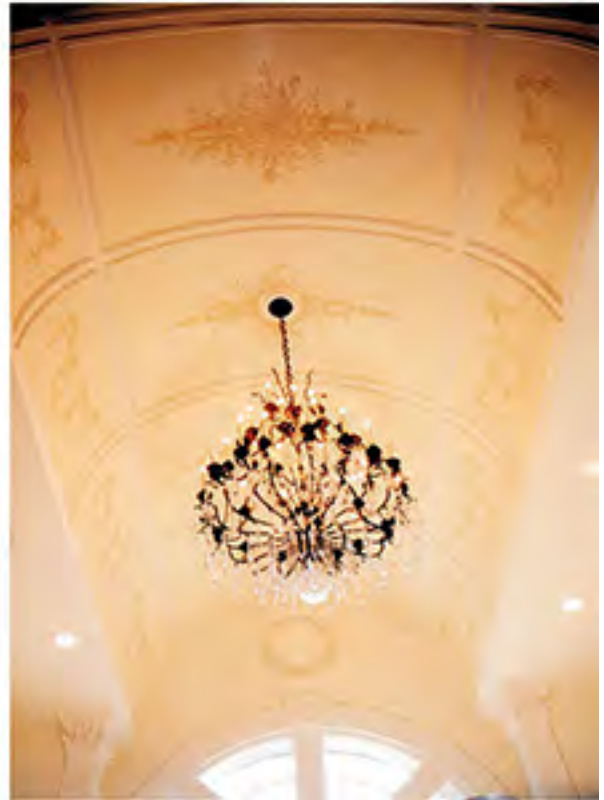

Baroque Great Room

Monochromatic motif on barrel vault ceiling with painted plaster faux finish on walls